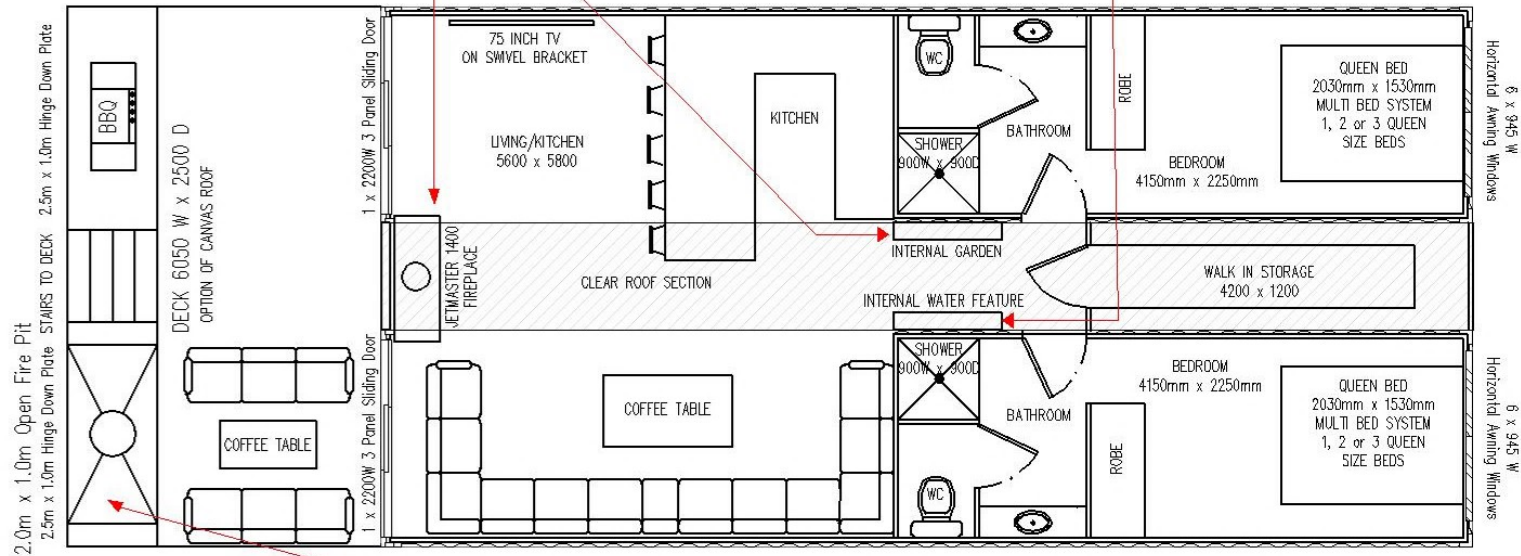

INTERNAL HANGING GARDEN

JETMASTER 1400 FIREPLACE

INDOOR WATER FEATURE

12300

DECK & OPEN FIREPLACE

V33 2 Bedroom GlampPod - 95.5m²

as at 25/08/2021