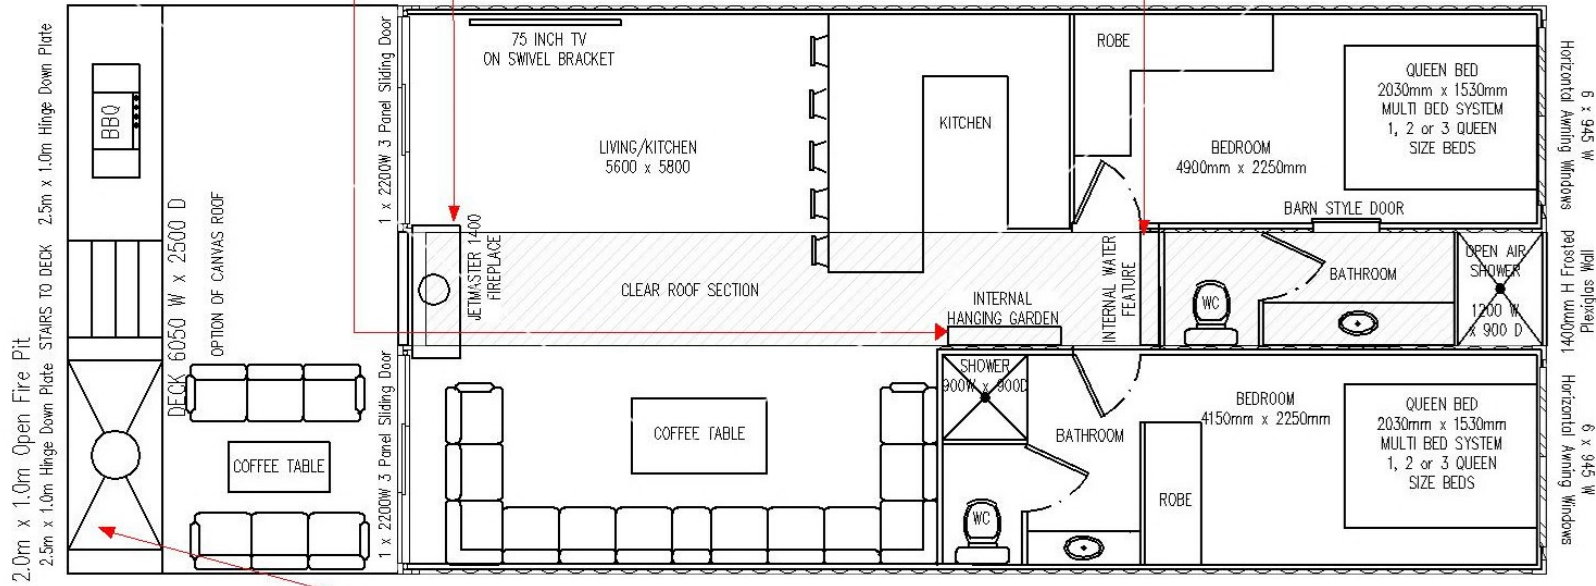

INTERNAL HANGING GARDEN

JETMASTER 1400 FIREPLACE

INDOOR WATER FEATURE

12300

2.0m x 1.0m Open Fire Pit
2.5m x 1.0m Hinge Down Plate STAIRS TO DECK 2.5m x 1.0m Hinge Down Plate

DECK & OPEN FIREPLACE

V34 2 Bedroom GlampPod - 95.5m²