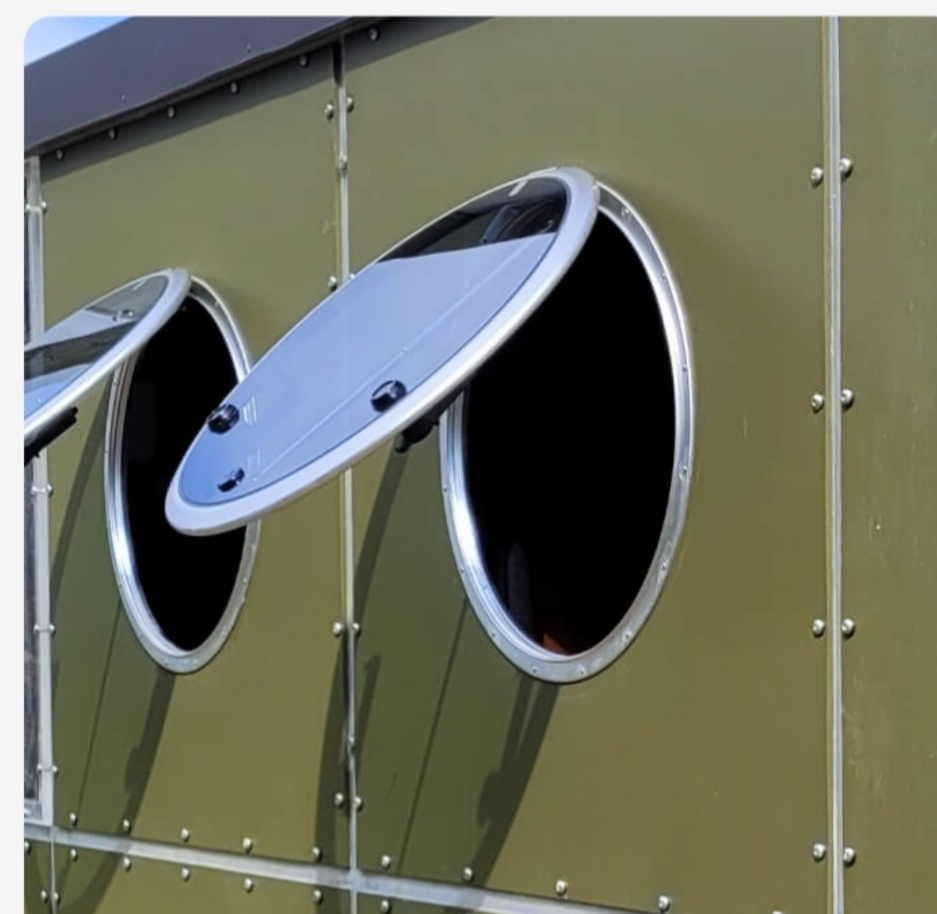

Opening porthole window

Stay connected to the outdoors with our opening porthole windows.